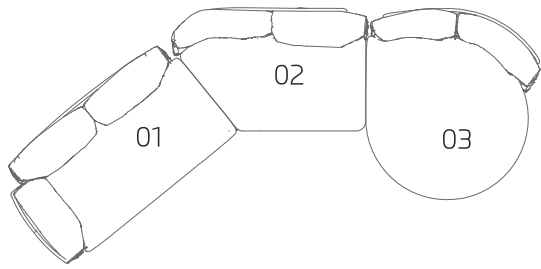

COMPOSITION EXSAMPLE TYPE A

- 01 - SCADIVDX
- 02 - SCADIVBLDX
- 03 - SCADIVGSX