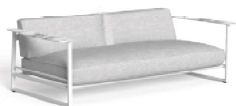

RIVIERA SOFA / CODE: RIVDIV

40 KG | 1 UNIT | 1,16 MC

COVER
RIVDIVCOP

265 €

RIVDIV-BI-C96
RIVDIV-BI-C132
RIVDIV-GR-C41
RIVDIV-GR-C132

White-silver-ceppo di gre'
White-beige-calacatta
Graphite-black-ceppo di gre'
Graphite-beige-calacatta

5.270 €

Width Depth Height Harm H.seat H.cush. 40"HC - 48pcs
200 | 95 | 68 | 60 | 42 | 24 cm
78,7 | 37,4 | 26,8 | 23,6 | 16,5 | 9,4 inch